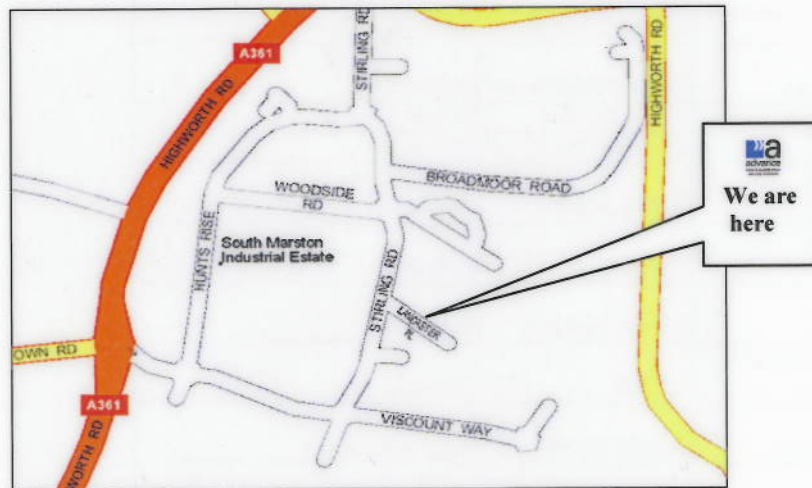

10a Copse Farm, Lancaster Place
South Marston Park
Swindon
Wiltshire SN3 4UQ
Telephone 01793 837 280 / Fax 01793 837 290

From South

- Junction 15 of M4 take 2nd exit – A419 to Cirencester
- Follow the road for approx 2 miles
- Take exit marked Honda and Highworth –A361
- At bottom of slip road turn left under bridge
- At next roundabout take 1st exit towards Highworth – A361
- At next roundabout take 3rd exit entering South Marston Industrial Park
- Go straight over the roundabout and turn left at next roundabout onto Stirling Road
- Take second on right turning into Lancaster Place and 10a is the 2nd building on your left.
- Parking is allocated to the rear of the building.

From North

- M5 to J11a – A417 London/Cirencester
- Keep on A417 following Cirencester signs to A419
- A 419 from Cirencester – Turnpike Roundabout (Motorola on RHS) Keep Straight on and Exit Junction marked Honda and Highworth – A361
- At bottom of slip road turn left
- Take 2nd exit off next roundabout heading towards Highworth – A361
- At next roundabout take 3rd exit entering South Marston Industrial Park
- Go straight over the roundabout and turn left at next roundabout onto Stirling Road
- Take second on right turning into Lancaster Place and 10a is the 2nd building on your left.
- Parking is allocated to the rear of the building.